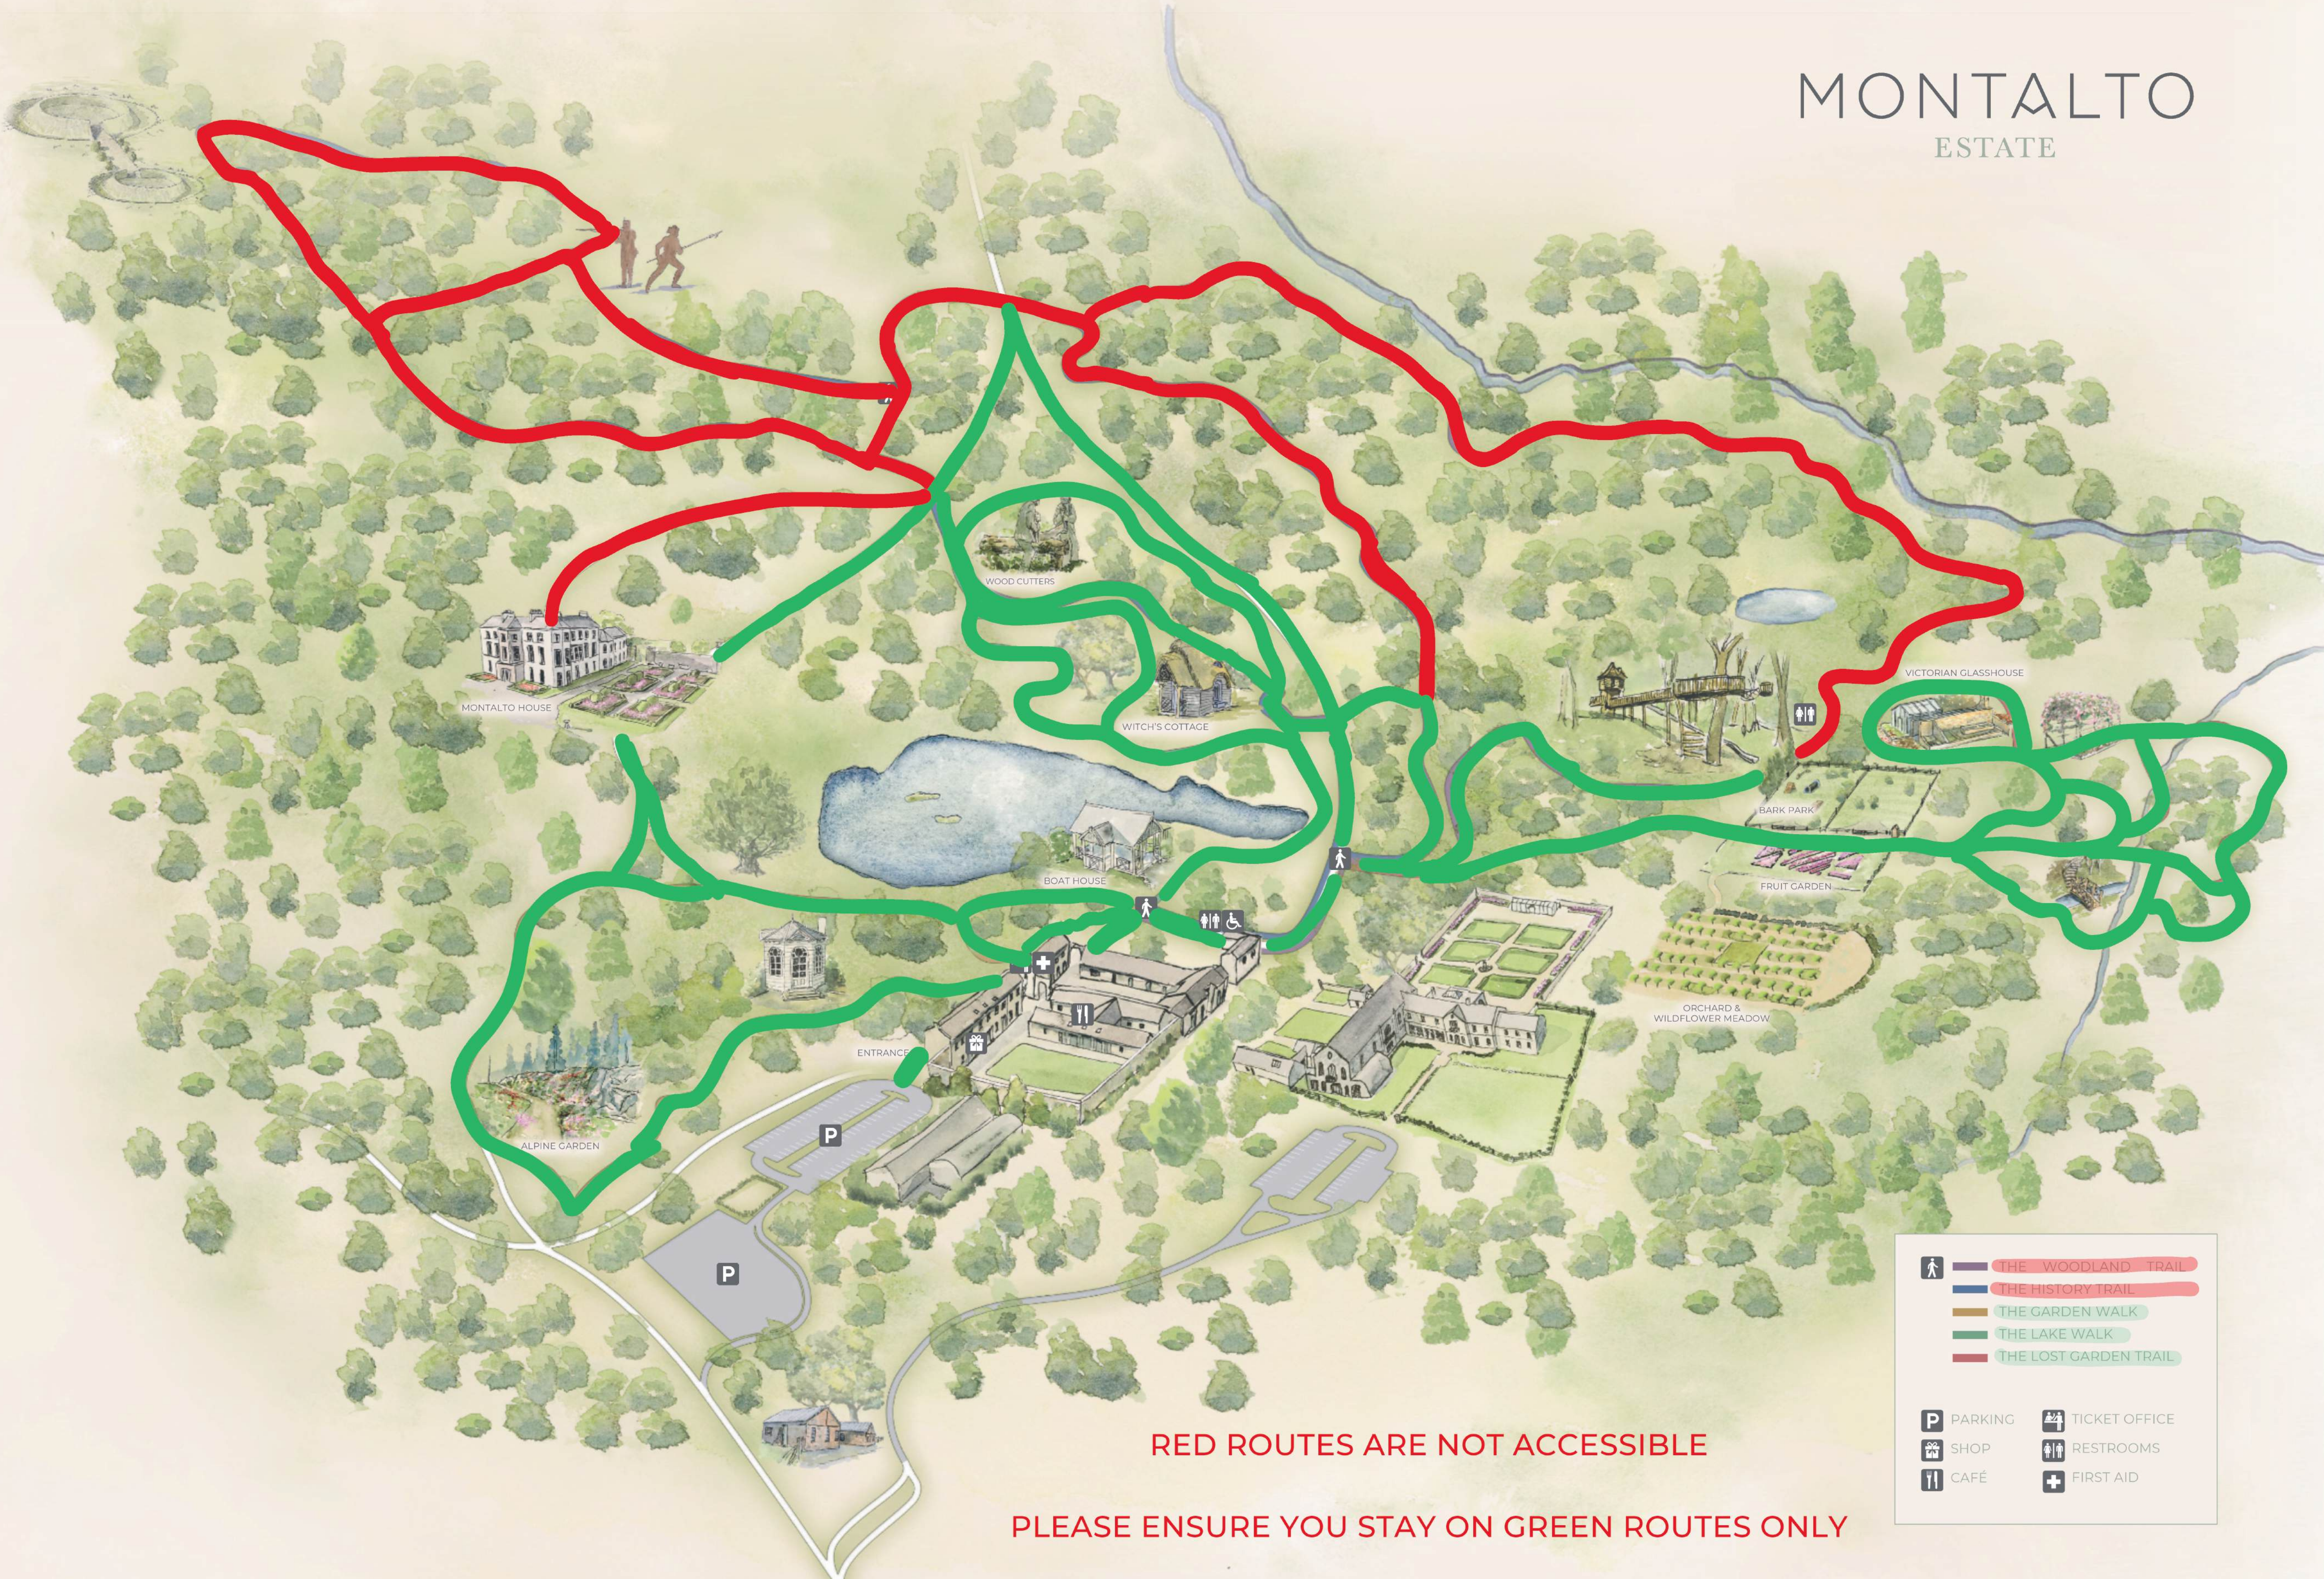

MONTALTO

ESTATE

RED ROUTES ARE NOT ACCESSIBLE
PLEASE ENSURE YOU STAY ON GREEN ROUTES ONLY

		THE WOODLAND TRAIL	
		THE HISTORY TRAIL	
		THE GARDEN WALK	
		THE LAKE WALK	
		THE LOST GARDEN TRAIL	
	PARKING		TICKET OFFICE
	SHOP		RESTROOMS
	CAFÉ		FIRST AID